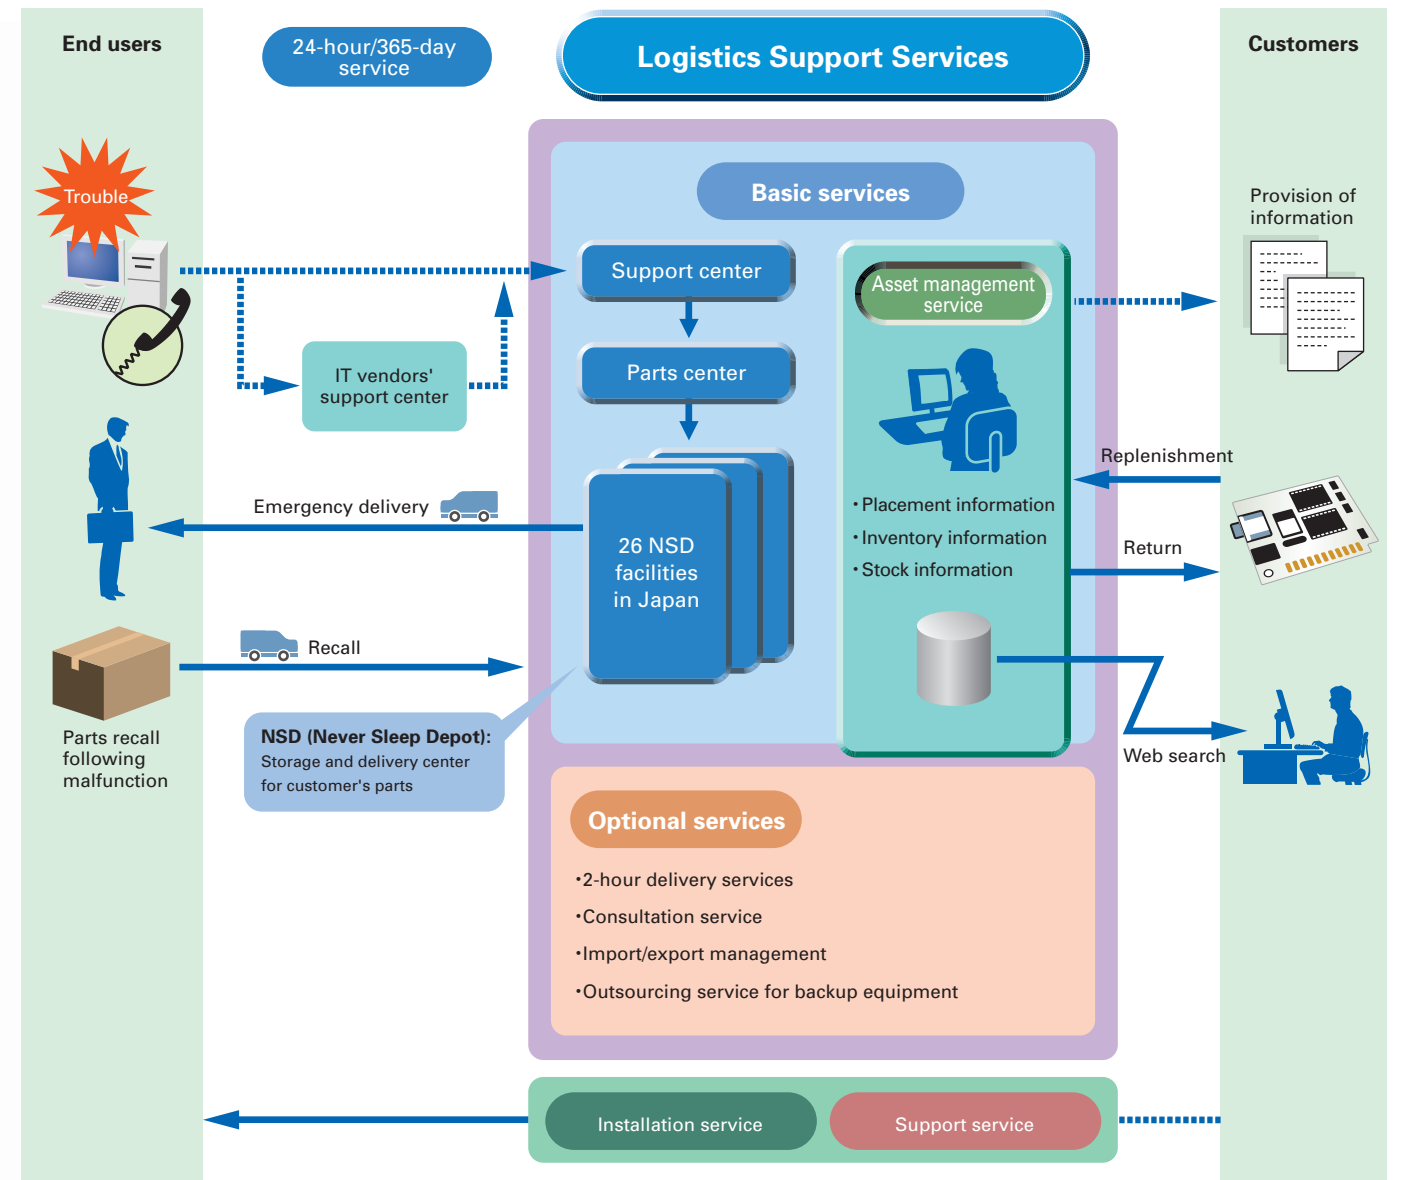

Basic Services	Parts storage & delivery	Parts storage at the nearest NSD (Never Sleep Depot), and maintenance through our asset management system. It takes only 4 hours for delivery to major cities in Japan.
	Service information	Provides such information as stock condition*, placement progress, and inventory reporting

*Storage and delivery services are provided by subcontractors.
*Inventory information can be browsed on the Web around the clock.