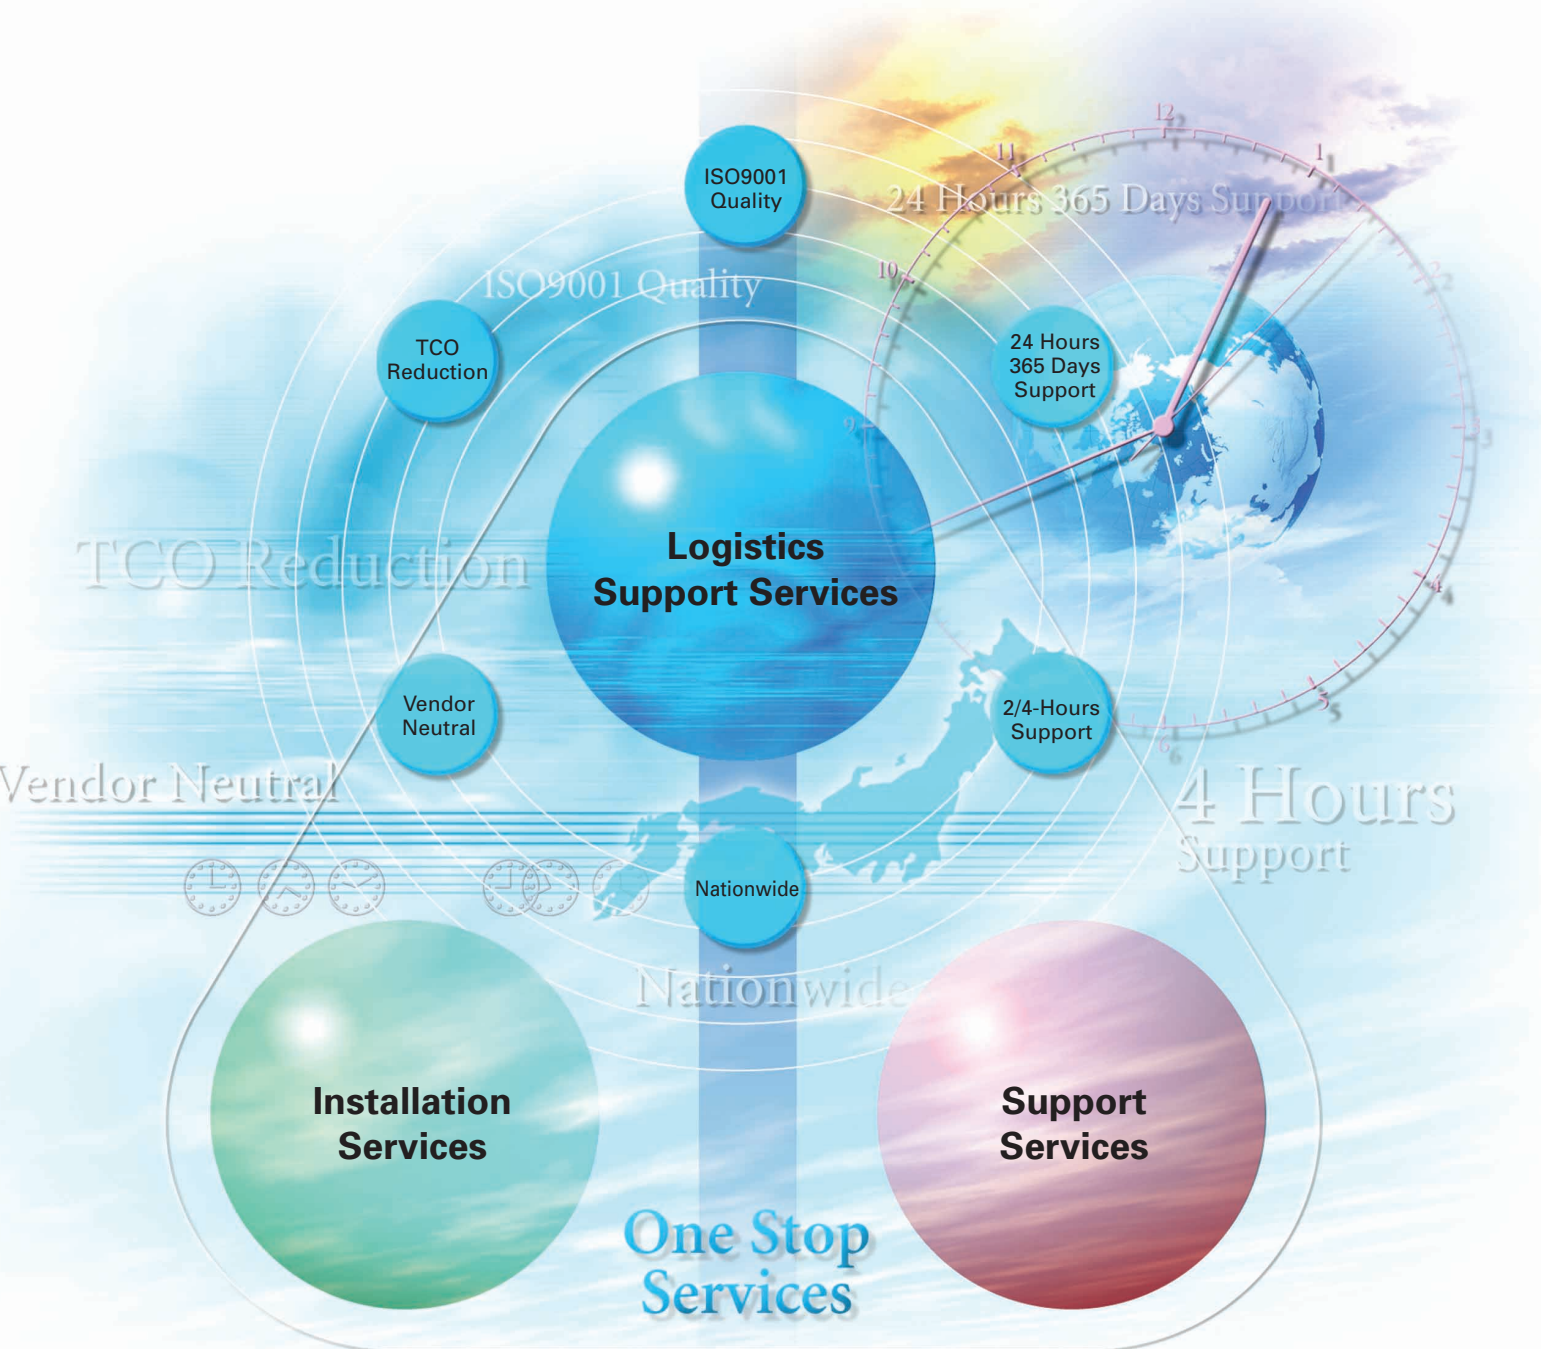

Logistics Support Services

Delivers received parts to major cities
nationwide within four hours

Logistics Support Services

UNIADEX

We provide a comprehensive service, including storage, delivery, recall and management tasks for computer parts 24 hours a day, 365 days a year.

1. Logistics Support Services temporarily stores maintenance parts received from customers and delivers them from one of 26 never sleep depot (NSD) facilities nationwide to specified destinations within the specified time, 24 hours a day, 365 days a year.
2. We recall parts and check stock to provide information for parts procurement and placement plans. Leave complicated part management tasks up to UNIADEx.
3. Logistics Support Services provides assured service quality that meets the international ISO9001 quality standard. Nationwide uniform quality operation provides strong support for customer business activities.

Basic Services	Parts storage & delivery	Parts storage at the nearest NSD (Never Sleep Depot), and maintenance through our asset management system. It takes only 4 hours for delivery to major cities in Japan.
	Service information	Provides such information as stock condition*, placement progress, and inventory reporting

Nationwide network of 26 NSD (Never Sleep Depot) facilities

26 NSD facilities are located in major cities around Japan. 24 hours a day, 365 days a year, we deliver parts within four hours in major cities shown below.