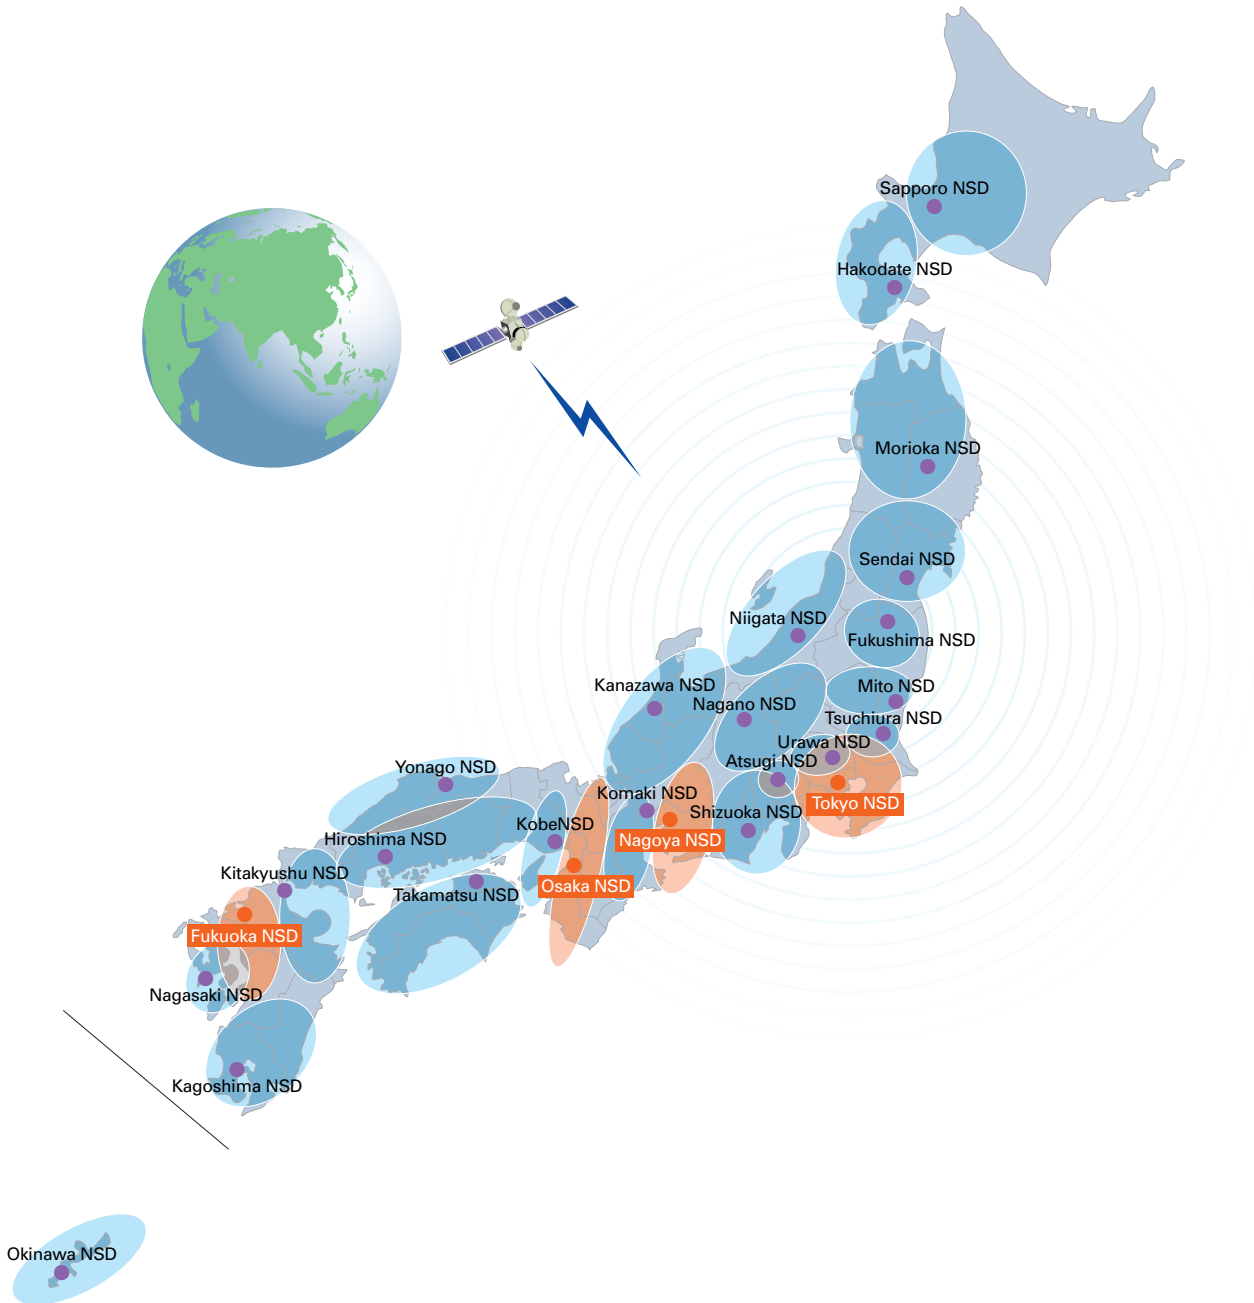

Nationwide network of 26 NSD (Never Sleep Depot) facilities

26 NSD facilities are located in major cities around Japan. 24 hours a day, 365 days a year, we deliver parts within four hours in major cities shown below.

We also provide delivery within two hours in some areas of Tokyo, Nagoya, Osaka, and Fukuoka.

UNIADEx

UNIADEx, Ltd.

Headquarters: 1-1-1 Toyosu, Koto-ku, Tokyo 135-8560, Japan

Telephone: +81 (3)5546-4900

URL: <http://www.uniadex.co.jp/>

※All other brands and products referenced herein are acknowledged to be trademarks or registered trademarks of their respective holders.
※Function and specification may be changed without prior notice due to its enhancement.